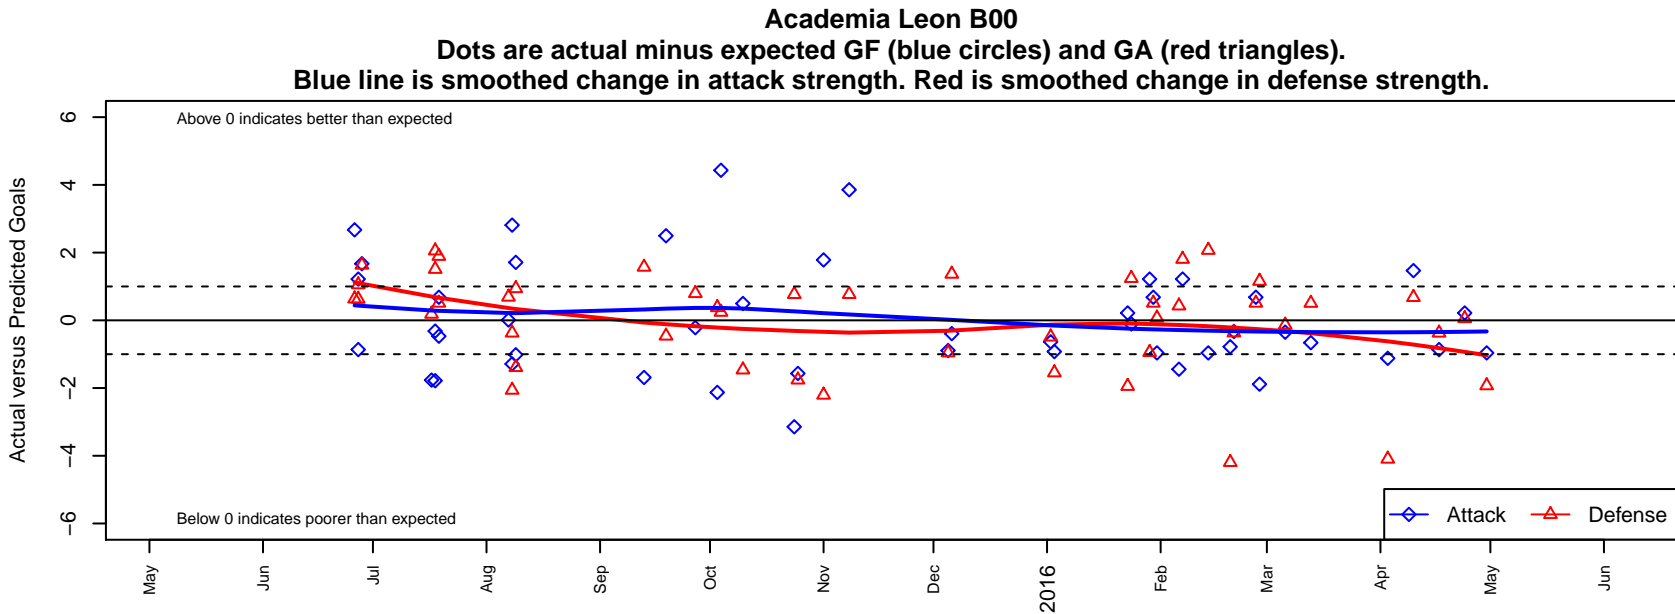

Academia Leon B00

Academia Leon FC
 Beaverton, OR
 B00 total strength=1438
 attack=10.36 defense=8.03
 fall league = PTT B00 Premier Green, PTT B97
 notes= ALFC; Navarro–Virgen 2013

alt names used:
 ALFC 00
 Academia Leon B00
 Academia Leon FC 00B
 Academia Leon FC 00B
 Academia Leon FC 00B

**attack and defense variance (black dot)
relative to other teams
and top 10 in region**

**attack and defense rating
relative to others at age
and all opponents in last 13 months**

Performance relative to 13 month average